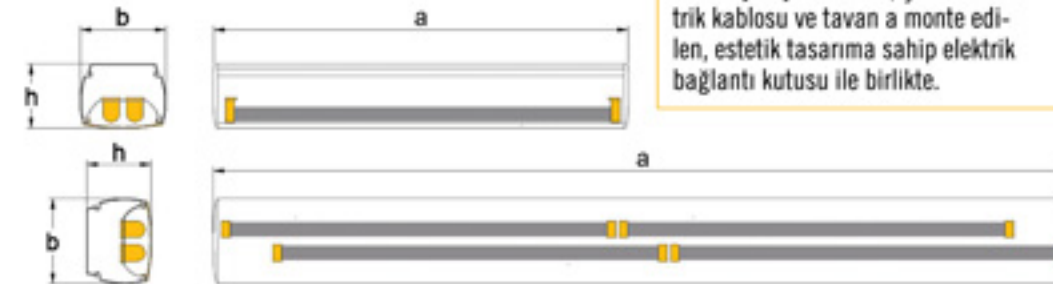

Kesintisiz Işık / Uninterrupted Light

Kod Code	Güç Power (W)	Toplam Ampul Işık Akışı Total Luminous Flux of Tubes (lm)	Akım Current (A)	Ölçüler Dimensions (mm)			Ağırlık Weight (kg)	Ambalaj Adedi Packing Quantity	Adet/20' Konteyner Pcs./20' Container
				a	b	h			
P52U428CS	4x28	10400	0.58	98	2295	76	5.62	2	1490
P52U454CS	4x54	17800	1.10	98	2295	76	5.62	2	1490
P52U435CS	4x35	13200	0.72	98	2895	76	6.80	2	1190
P52U449CS	4x49	17200	1.06	98	2895	76	6.80	2	1190
P52U480CS	4x80	24600	1.68	98	2895	76	6.80	2	1190

Lamba / Lamp	T16 (T5)	Opsiyonlar	Options
Duy / Lamp Holder	G5	Dim edilebilir balast	Dimmable ballast
V / Hz	220-240 / 50-60	Acil durum kiti	Emergency kit

1mm çelik örgü tel ve nikel kaplı malı pirinç parçalardan mamul, askı boyu ayarlanabilir, şeffaf elektrik kablosu ve tavana monte edilen, estetik tasarıma sahip elektrik bağlantı kutusu ile birlikte.

Composed of 1mm steel wire rope and nickel-plated brass components. Suspension height is adjustable. Supplied with transparent electric cord and ceiling mounted electrical junction box with aesthetic design.