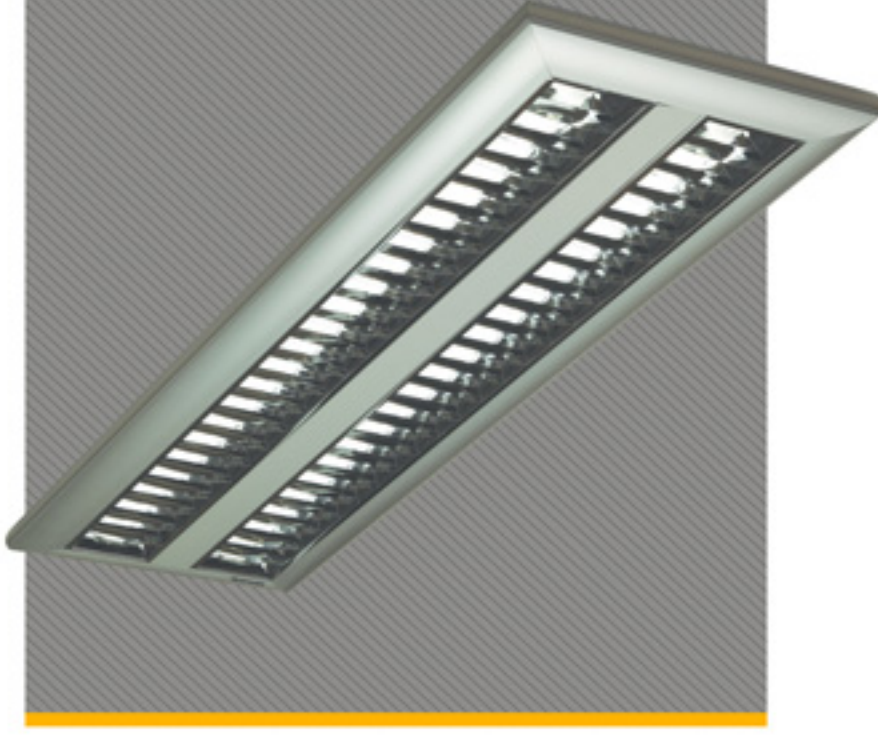

ELEGANT LINE

T16 (T5)

Sıva Üstü 2X Alüminyum
Reflektörlü Aydınlatma Armatürleri
Surface Mounted 2X Lighting
Fixtures With Aluminum Reflector

GÖVDE

Bronz ve Gümüş renk seçeneği, ince (37mm) zarif tasarıma sahip, saten eloksallı kaplamalı alüminyum.

REFLEKTÖR

%99,9 Safılıkta, ayna yüzeyi parlaklığında ve yüksek yansıtma performansına sahip ışığın verimli bir şekilde dağılımını sağlayan zarif tasarımlı eloksallı kaplamalı alüminyum.

BALAST

ENEC standartlarına uygun, uzun ömürlü, sabit ışık akışına sahip, düşük enerji kayıplı (EEI = A2) elektronik balast.

UYGULAMA ALANLARI

Ofisler
Toplantı odaları
Mağazalar
Hastaneler
Okullar
Koridorlar

APPLICATION AREAS

Offices
Meeting rooms
Stores
Hospitals
Schools
Corridors

BODY

Anodized aluminum with satin finishing. Bronze and silver color options with thin (37mm) elegant design.

REFLECTOR

Anodized aluminum with %99,9 purity and with mirror like glossy surface having high reflection performance. Elegant design enables the efficient distribution of the light to the target area.

BALLAST

Electronic ballast with long life, low power loss EEI = A2 and constant flux. Compatible with ENEC standards.