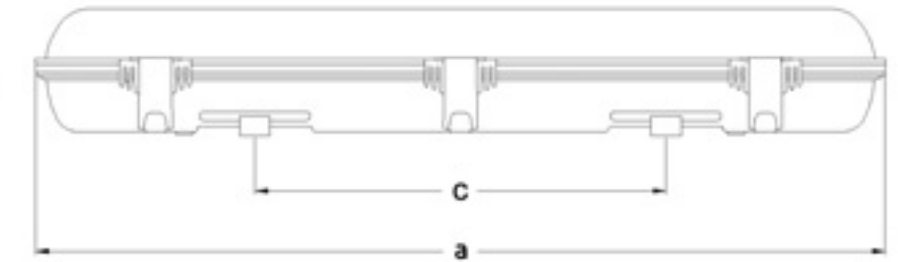

T26 (T8)

2X Etanj Aydınlatma Armatürleri

2X Waterproof Lighting Fixtures

GÖVDE

Polikarbon veya ABS gri renkli gövde ve polikarbon kilitlenme mandalları.

DİFÜZÖR

Yüksek ışık geçirgenliğine sahip akrilik yada polikarbon difüzör.

ASKI SACI

0.5 mm kalınlığında paslanmaz çelik sac.

REFLEKTÖR

Beyaz elektrostatik toz boyalı, 0.5 mm DKP sac.

BALAST

EN normlarına uygun manyetik yada elektronik balast.

UYGULAMA ALANLARI

Fabrikalar
Endüstriyel Mutfaklar
Çamaşırhaneler
Otoparklar
Açık Alanlar
Tüneller

APPLICATION AREAS

Factories
Industrial Kitchens
Laundries
Parking Areas
Outdoor Areas
Tunnels

BODY

Polycarbonate or ABS body at gray color with polycarbonate diffuser holder.

DIFFUSER

Acrylic or polycarbonate diffuser with high light transparency.

CEILING FIXING BRACE

Stainless steel sheet metal with 0.5 mm thickness.

REFLECTOR

White electrostatic powder coated, sheet metal with 0.5 mm thickness.

BALLAST

Electronic or magnetic ballast with EN norms.

Kod Code	Güç Power (W)	Toplam Ampul Işık Akısı Total Luminous Flux of Tubes (lm)	Akım Current (A)	Ölçüler Dimensions (mm)				Ağırlık Weight (kg)	Ambalaj Adedi Packing Quantity	Adet/20' Konteyner Pcs./20' Container
				a	b	h	c			
EA2-18	2x18	2700	0.37	670	140	102	265-380	1.58	9	3015
EA2-36	2x36	6500	0.86	1280	140	102	875-990	2.96	6	1560

Lamba / Lamp	T26 (T8)
Duy / Lamp Holder	G13
V / Hz	220-240 / 50-60

Opsiyonlar	Options
Dim edilebilir elektronik balast	Dimmable electronic ballast
Acil durum kiti	Emergency kit