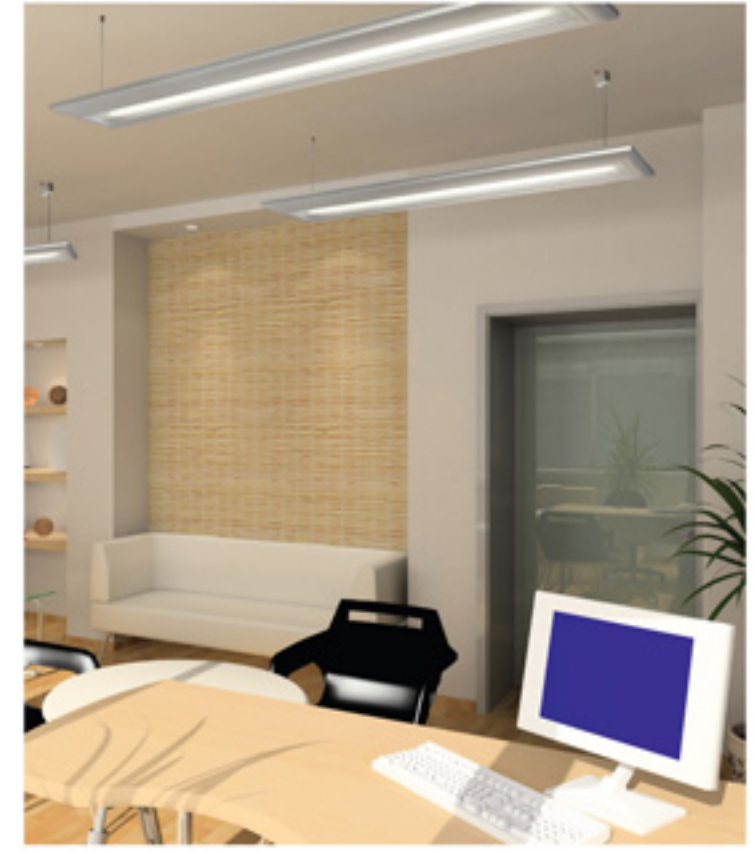

Renk Seçenekleri / Color Options

T16 (T5)

Sarkıt 1X Prizmatik Difüzörlü Aydınlatma Armatürleri

Suspended 1X Lighting Fixtures With Prismatic Diffuser

GÖVDE

Bronz ve Gümüş renk seçenekli, ince (37mm) zarif tasarıma sahip, saten eloksal kaplamalı alüminyum.

ÖN VE ARKA YÜZ DİFÜZÖRLER

UV korumalı akrilik prizmatik difüzör.

BALAST

ENEC standartlarına uygun, uzun ömürlü, sabit ışık akışına sahip, düşük enerji kayıplı (EEI = A2) elektronik balast.

ASKI

1mm çelik örgü tel ve nikel kaplamalı pirinç parçalardan mamul, askı boyu ayarlanabilir, şeffaf elektrik kablosu ve tavana monte edilen, estetik tasarıma sahip elektrik bağlantı kutusu ile birlikte.

UYGULAMA ALANLARI

Ofisler
Toplantı odaları
Mağazalar
Hastaneler
Okullar
Koridorlar

APPLICATION AREAS

Offices
Meeting rooms
Stores
Hospitals
Schools
Corridors

BODY

Anodized aluminum with satin finishing. Bronze and silver color options with thin (37mm) elegant design.

BACK AND FRONT SIDES DIFFUSERS

UV stablized acrylic prismatic diffuser.

BALLAST

Electronic ballast with long life, low power loss EEI = A2 and constant flux. Compatible with ENEC standarts.

SUSPENSION

Composed of 1mm steel wire rope and nickel-plated brass components. Suspension height is adjustable. Supplied with transparent electric cord and ceiling mounted electrical junction box with aesthetic design.

Kod Code	Güç Power (W)	Toplam Ampul Işık Akışı Total Luminous Flux of Tubes (lm)	Akım Current (A)	Ölçüler Dimensions (mm)			Ağırlık Weight (kg)	Ambalaj Adedi Packing Quantity	Adet/20' Konteyner Pcs./20' Container
				a	b	h			
P51S128C	1x28	2600	0.16	165	1250	37	3.06	2	2280
P51S154C	1x54	4450	0.29	165	1250	37	3.06	2	2280
P51S135C	1x35	3300	0.19	165	1550	37	3.73	2	1860
P51S149C	1x49	4300	0.27	165	1550	37	3.73	2	1860
P51S180C	1x80	6150	0.43	165	1550	37	3.73	2	1860

Lamba / Lamp	T16 (T5)
Duy / Lamp Holder	G5
V / Hz	220-240 / 50-60

Opsiyonlar	Options
Dim edilebilir balast	Dimmable ballast