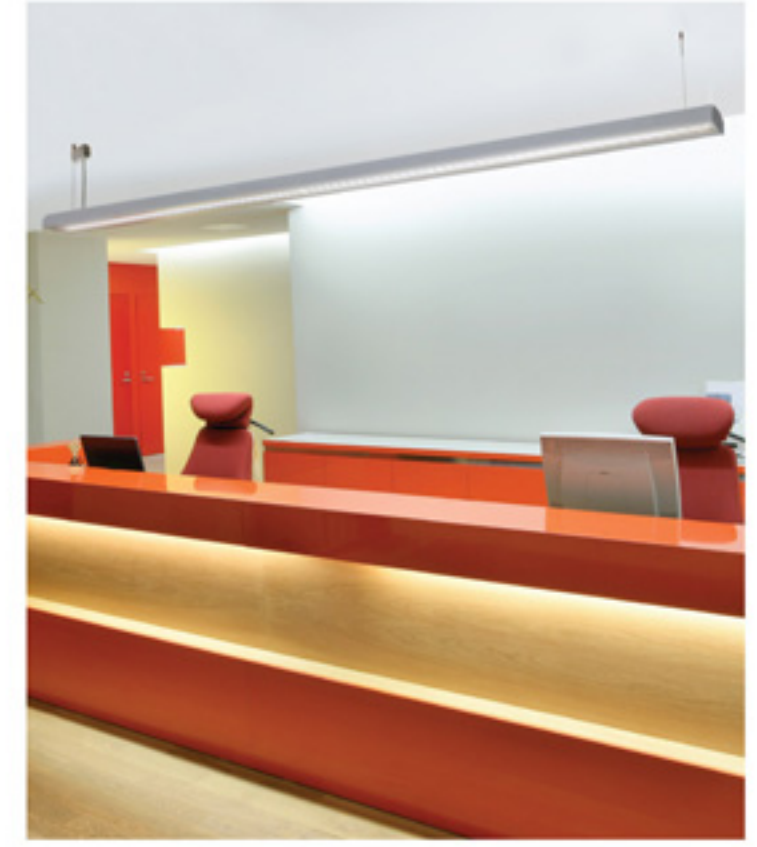

PROLINE

T16 (T5)

Tek Sıralı Alüminyum
Reflektörlü Aydınlatma Armatürleri
Single Line Lighting Fixtures
With Aluminum Reflector

GÖVDE

Gümüş renkli, zarif tasarıma sahip, saten eloksallı alüminyum.

REFLEKTÖR

Yüksek yansıtma performansına sahip, ışığın verimli bir şekilde dağılımını sağlayan, zarif tasarımlı eloksallı alüminyum.

BALAST

ENEC standartlarına uygun, uzun ömürlü, sabit ışık akışına sahip, düşük enerji kayıplı (EEI = A2) elektronik balast.

UYGULAMA ALANLARI

Alışveriş Merkezleri
Marketler
Ofisler
Toplantı odaları
Mağazalar
Hastaneler
Okullar
Koridorlar

APPLICATION AREAS

Shopping Malls
Supermarkets
Offices
Meeting rooms
Stores
Hospitals
Schools
Corridors

BODY

Anodized aluminum with satin finishing, elegant design with silver color.

REFLECTOR

Anodized aluminum reflector with elegant design and high reflection performance enabling efficient distribution of the light to the target area.

BALLAST

Electronic ballast with long life, low power loss EEI = A2 and constant flux. Compatible with ENEC standards.

Kod Code	Güç Power (W)	Toplam Ampul Işık Akışı Total Luminous Flux of Tubes (lm)	Akım Current (A)	Ölçüler Dimensions (mm)			Ağırlık Weight (kg)	Ambalaj Adedi Packing Quantity	Adet/20' Konteyner Pcs./20' Container
				a	b	h			
P52U128A	1x28	2600	0.15	98	1184	69	2.50	2	2960
P52U154A	1x54	4450	0.29	98	1184	69	2.50	2	2960
P52U135A	1x35	3300	0.19	98	1484	69	3.04	2	2370
P52U149A	1x49	4300	0.27	98	1484	69	3.04	2	2370
P52U180A	1x80	6150	0.42	98	1484	69	3.04	2	2370
P52U228AS	2x28	5200	0.29	98	2358	69	4.76	2	1490
P52U254AS	2x54	8900	0.55	98	2358	69	4.76	2	1490
P52U235AS	2x35	6600	0.36	98	2958	69	5.95	2	1190
P52U249AS	2x49	8600	0.53	98	2958	69	5.95	2	1190
P52U280AS	2x80	12300	0.84	98	2958	69	5.95	2	1190

Lamba / Lamp	T16 (T5)
Duy / Lamp Holder	G5
V / Hz	220-240 / 50-60