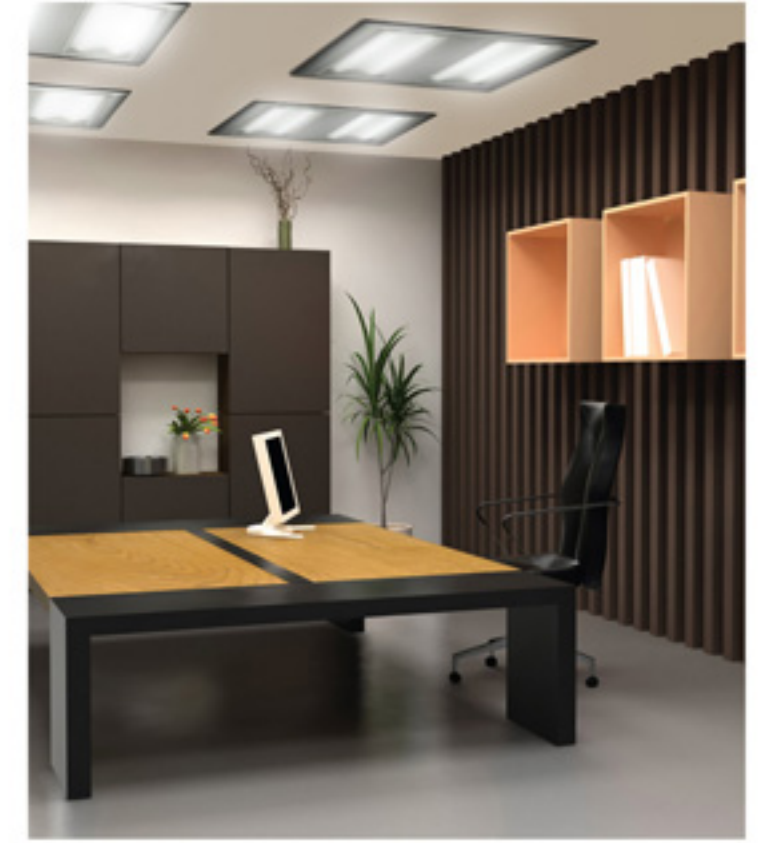

Renk Seçenekleri / Color Options

Kod Code	Güç Power (W)	Toplam Ampul Işık Akışı Total Luminous Flux of Tubes (lm)	Akım Current (A)	Ölçüler Dimensions (mm)			Ağırlık Weight (kg)	Ambalaj Adedi Packing Quantity	Adet/20'Konteyner Pcs./20' Container
				a	b	h			
P51U414C	4x14	4800	0.32	486	650	37	3.83	2	1450
P51U424C	4x24	7000	0.50	486	650	37	3.83	2	1450
P51U421C	4x21	7600	0.44	486	950	37	5.54	2	1020
P51U428C	4x28	10400	0.58	486	1250	37	6.88	2	780
P51U454C	4x54	17800	1.10	486	1250	37	6.88	2	780
P51U435C	4x35	13200	0.74	486	1550	37	8.55	2	630
P51U449C	4x49	17200	1.05	486	1550	37	8.55	2	630
P51U480C	4x80	24600	1.56	486	1550	37	8.55	2	630

Lamba / Lamp	T16 (T5)
Duy / Lamp Holder	G5
V / Hz	220-240 / 50-60

Opsiyonlar	Options
Dim edilebilir balast	Dimmable ballast
Acil durum kiti	Emergency kit