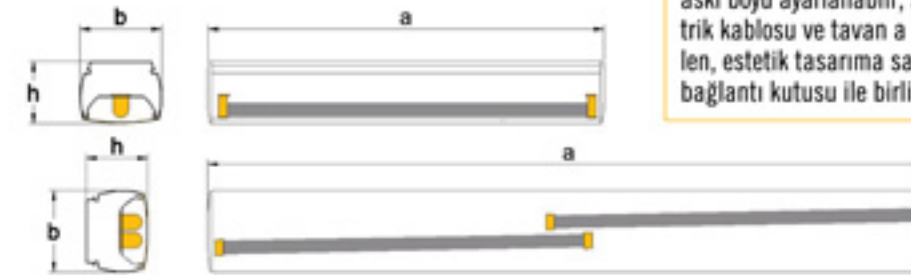

Kesintisiz Işık / Uninterrupted Light

Kod Code	Güç Power (W)	Toplam Ampul Işık Akışı Total Luminous Flux of Tubes (lm)	Akım Current (A)	Ölçüler Dimensions (mm)			Ağırlık Weight (kg)	Ambalaj Adedi Packing Quantity	Adet/20'Konteyner Pcs./20' Container
				a	b	h			
P52U228CS	2x28	5200	0.29	98	2295	76	4.70	2	1490
P52U254CS	2x54	8900	0.55	98	2295	76	4.70	2	1490
P52U235CS	2x35	6600	0.36	98	2895	76	5.90	2	1190
P52U249CS	2x49	8600	0.53	98	2895	76	5.90	2	1190
P52U280CS	2x80	12300	0.84	98	2895	76	5.90	2	1190

Lamba / Lamp	T16 (T5)	Opsiyonlar	Options
Duy / Lamp Holder	G5	Dim edilebilir balast	Dimmable ballast
V / Hz	220-240 / 50-60	Acil durum kiti	Emergency kit

1mm çelik örgü tel ve nikel kaplı malı piriç parçalardan mamul, askı boyu ayarlanabilir, şeffaf elektrik kablosu ve tavan a monte edilen, estetik tasarıma sahip elektrik bağlantı kutusu ile birlikte.

Composed of 1mm steel wire rope and nickel-plated brass components. Suspension height is adjustable. Supplied with transparent electric cord and ceiling mounted electrical junction box with aesthetic design.