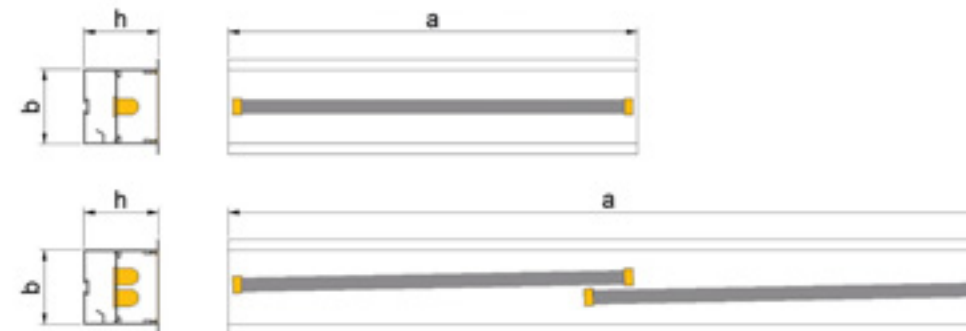

Kesintisiz Işık / Uninterrupted Light

Kod Code	Güç Power (W)	Toplam Ampul Işık Akışı Total Luminous Flux of Tubes (lm)	Akım Current (A)	Ölçüler Dimensions (mm)			Ağırlık Weight (kg)	Ambalaj Adedi Packing Quantity	Adet/20' Konteyner Pcs./20' Container
				a	b	h			
P52A228CS	2x28	5200	0.29	84	2295	83	4.90	2	1580
P52A254CS	2x54	8900	0.55	84	2295	83	4.90	2	1580
P52A235CS	2x35	6600	0.36	84	2895	83	6.10	2	1250
P52A249CS	2x49	8600	0.53	84	2895	83	6.10	2	1250
P52A280CS	2x80	12300	0.84	84	2895	83	6.10	2	1250

Lamba / Lamp	T16 (T5)
Duy / Lamp Holder	G5
V / Hz	220-240 / 50-60

Opsiyonlar	Options
Dim edilebilir balast	Dimmable ballast
Acil durum kiti	Emergency kit