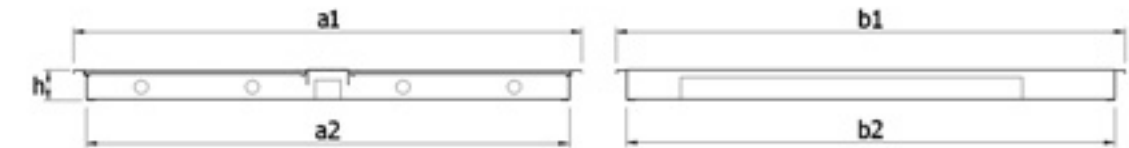

T16 (T5)

Sıva Altı 4X Prizmatik Difüzörlü Aydınlatma Armatürleri
Recessed 4X Lighting Fixtures With Prismatic Diffuser

GÖVDE

Elektrostatik toz boyalı sac.

DİFÜZÖR

UV korumalı akrilik prizmatik difüzör.

BALAST

ENEC standartlarına uygun, uzun ömürlü, sabit ışık akışına sahip, düşük enerji kayıplı (EEI = A2) elektronik balast.

UYGULAMA ALANLARI

Ofisler
Toplantı odaları
Mağazalar
Hastaneler
Okullar
Koridorlar

APPLICATION AREAS

Offices
Meeting rooms
Stores
Hospitals
Schools
Corridors

BODY

Electrostatic powder coated sheetmetal.

DIFFUSER

UV stablized acrylic prismatic diffuser.

BALLAST

Electronic ballast with long life, low power loss EEI = A2 and constant flux. Compatible with ENEC standarts.

Tavan Bağlantı Sistemleri Ceiling Mounting Systems

Kod Code	Güç Power (W)	Toplam Ampul Işık Akışı Total Luminous Flux of Tubes (lm)	Akım Current (A)	Ölçüler Dimensions (mm)					Ağırlık Weight (kg)	Ambalaj Adedi Packing Quantity	Adet/20' Konteyner Pcs./20' Container
				a1	a2	b1	b2	h			
P51A414C	4x14	4800	0.32	595	575	595	575	36	3.60	4	1460
P51A424C	4x24	7000	0.50	595	575	595	575	36	3.60	4	1460
P51A428C	4x28	10400	0.58	595	575	1195	1175	36	7.90	2	690
P51A454C	4x54	17800	1.10	595	575	1195	1175	36	7.90	2	690

Lamba / Lamp	T16 (T5)
Duy / Lamp Holder	G5
V / Hz	220-240 / 50-60

Opsiyonlar	Options
Dim edilebilir balast	Dimmable ballast
Acil durum kiti	Emergency kit