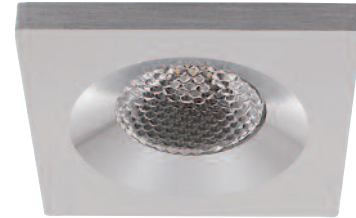

JL969

IP20

12,25 USD

- Alüminyum gövde *Aluminium housing*
- 4000 K LED 30° 4000 K LED 30°
- 230 V LED trafolu *With LED driver 230 V*

AL 3W Power LED 32