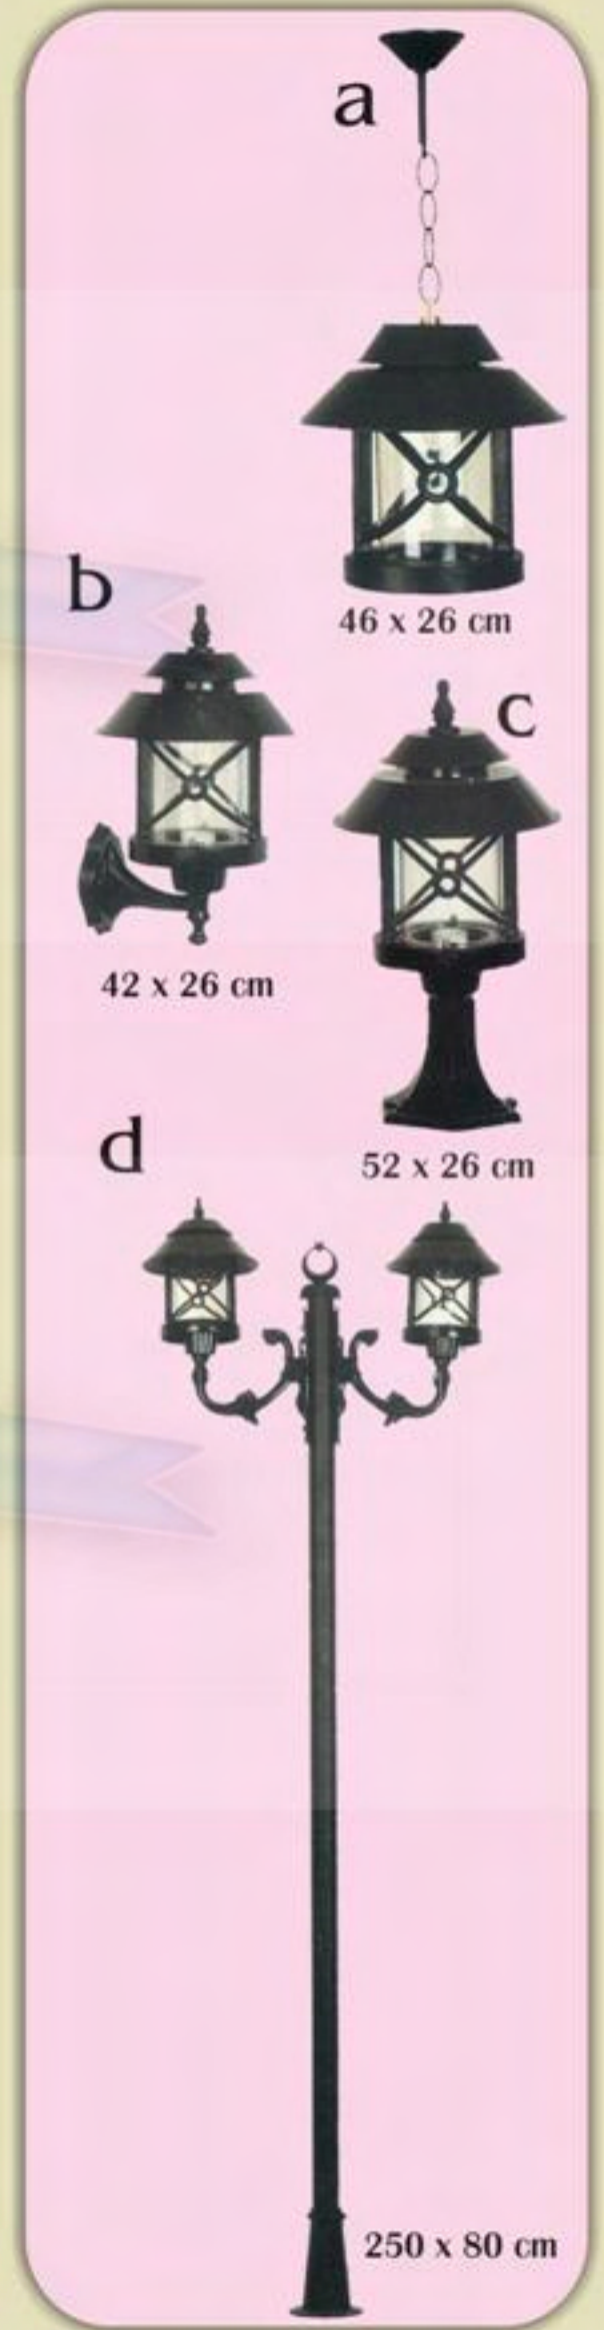

**BS-190**  
Duvar Apliği(ABS)  
Plastik

**BS-191**  
Duvar Apliği(ABS)  
Plastik

**BS-192**  
Duvar Apliği(ABS)  
Plastik

BS-193

BS-194

BS-195

**BS-196** (17X42 cm)

**BS-392** (16x50)

**BS-198** (38X43 cm)

**BS-199** (30X42 cm)

**BS-200** (26X32 cm)

**BS-201** (50X65 cm)

**BS-202** (18X52 cm)

**BS-203** (20X58 cm)

**BS-204** (22X60 cm)

**BS-391** (16x50)